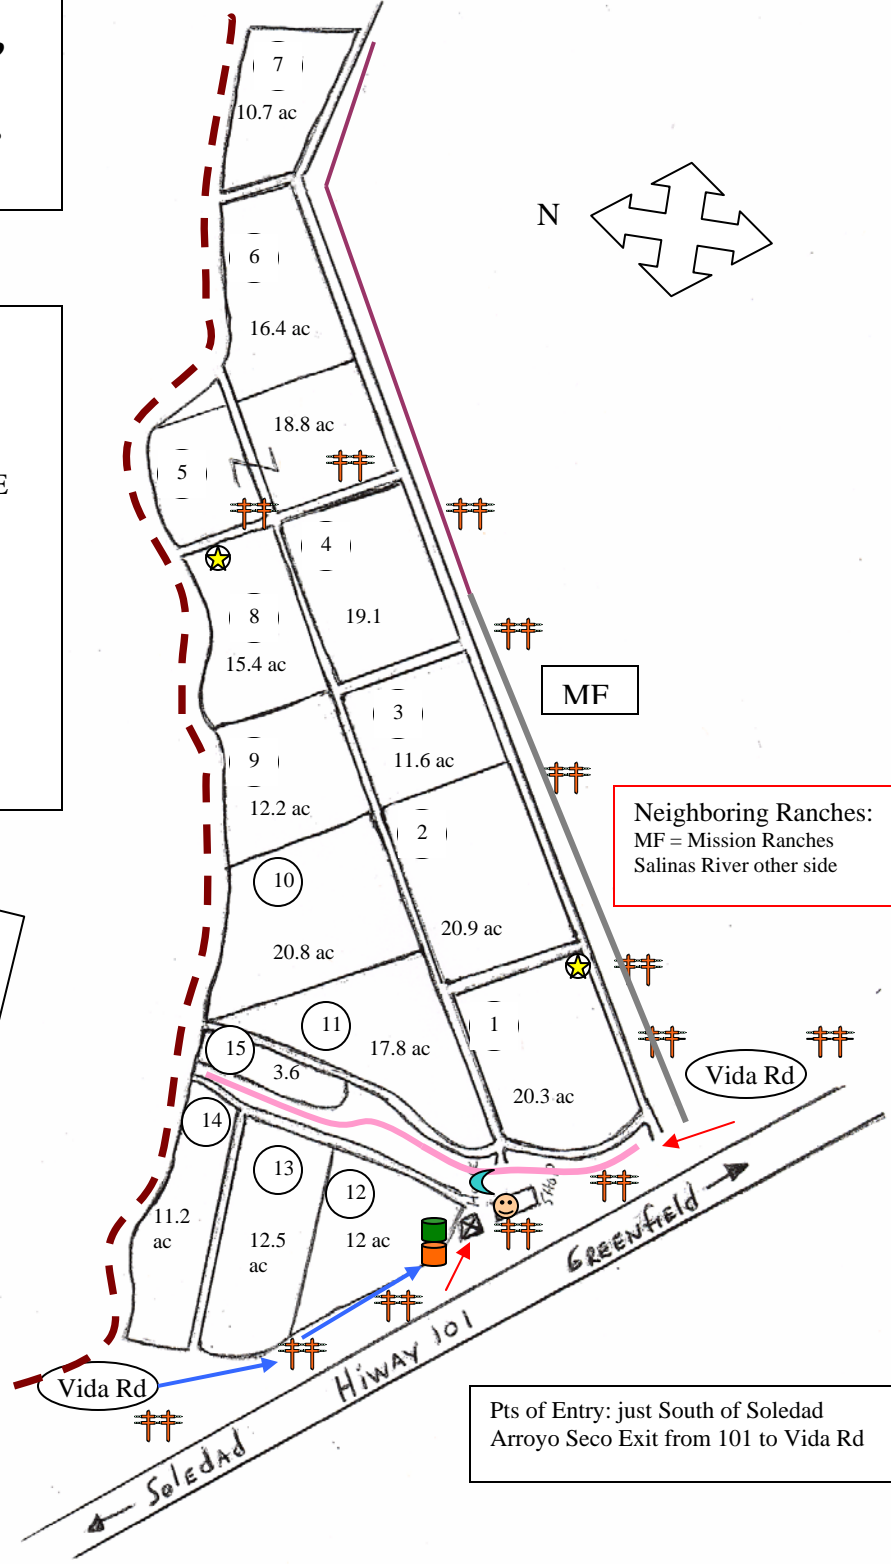

**Los Coches Ranch,
(Silverlake)
Ranch 11 Organic**

AMERICAN FARMS

Permit #27-07-275123A

Soledad, Monterey County, CA
Section 34, Township 17S, Range 06E
Meridian M

Parcel #183 011 014 000

2007

260 gross acres
4 gross acres for shed
Farmable Acres: 223.3

Neighboring Ranches:
MF = Mission Ranches
Salinas River other side

- Diesel 5000 gal
- Fertilizer 28-00-05
- pumps

- Wildlife Fence
- Ditch (cleared)
- Paved Road
- Double Road Buffer
- Portable toilet
- Toilet & Handwash

Pts of Entry: just South of Soledad
Arroyo Seco Exit from 101 to Vida Rd