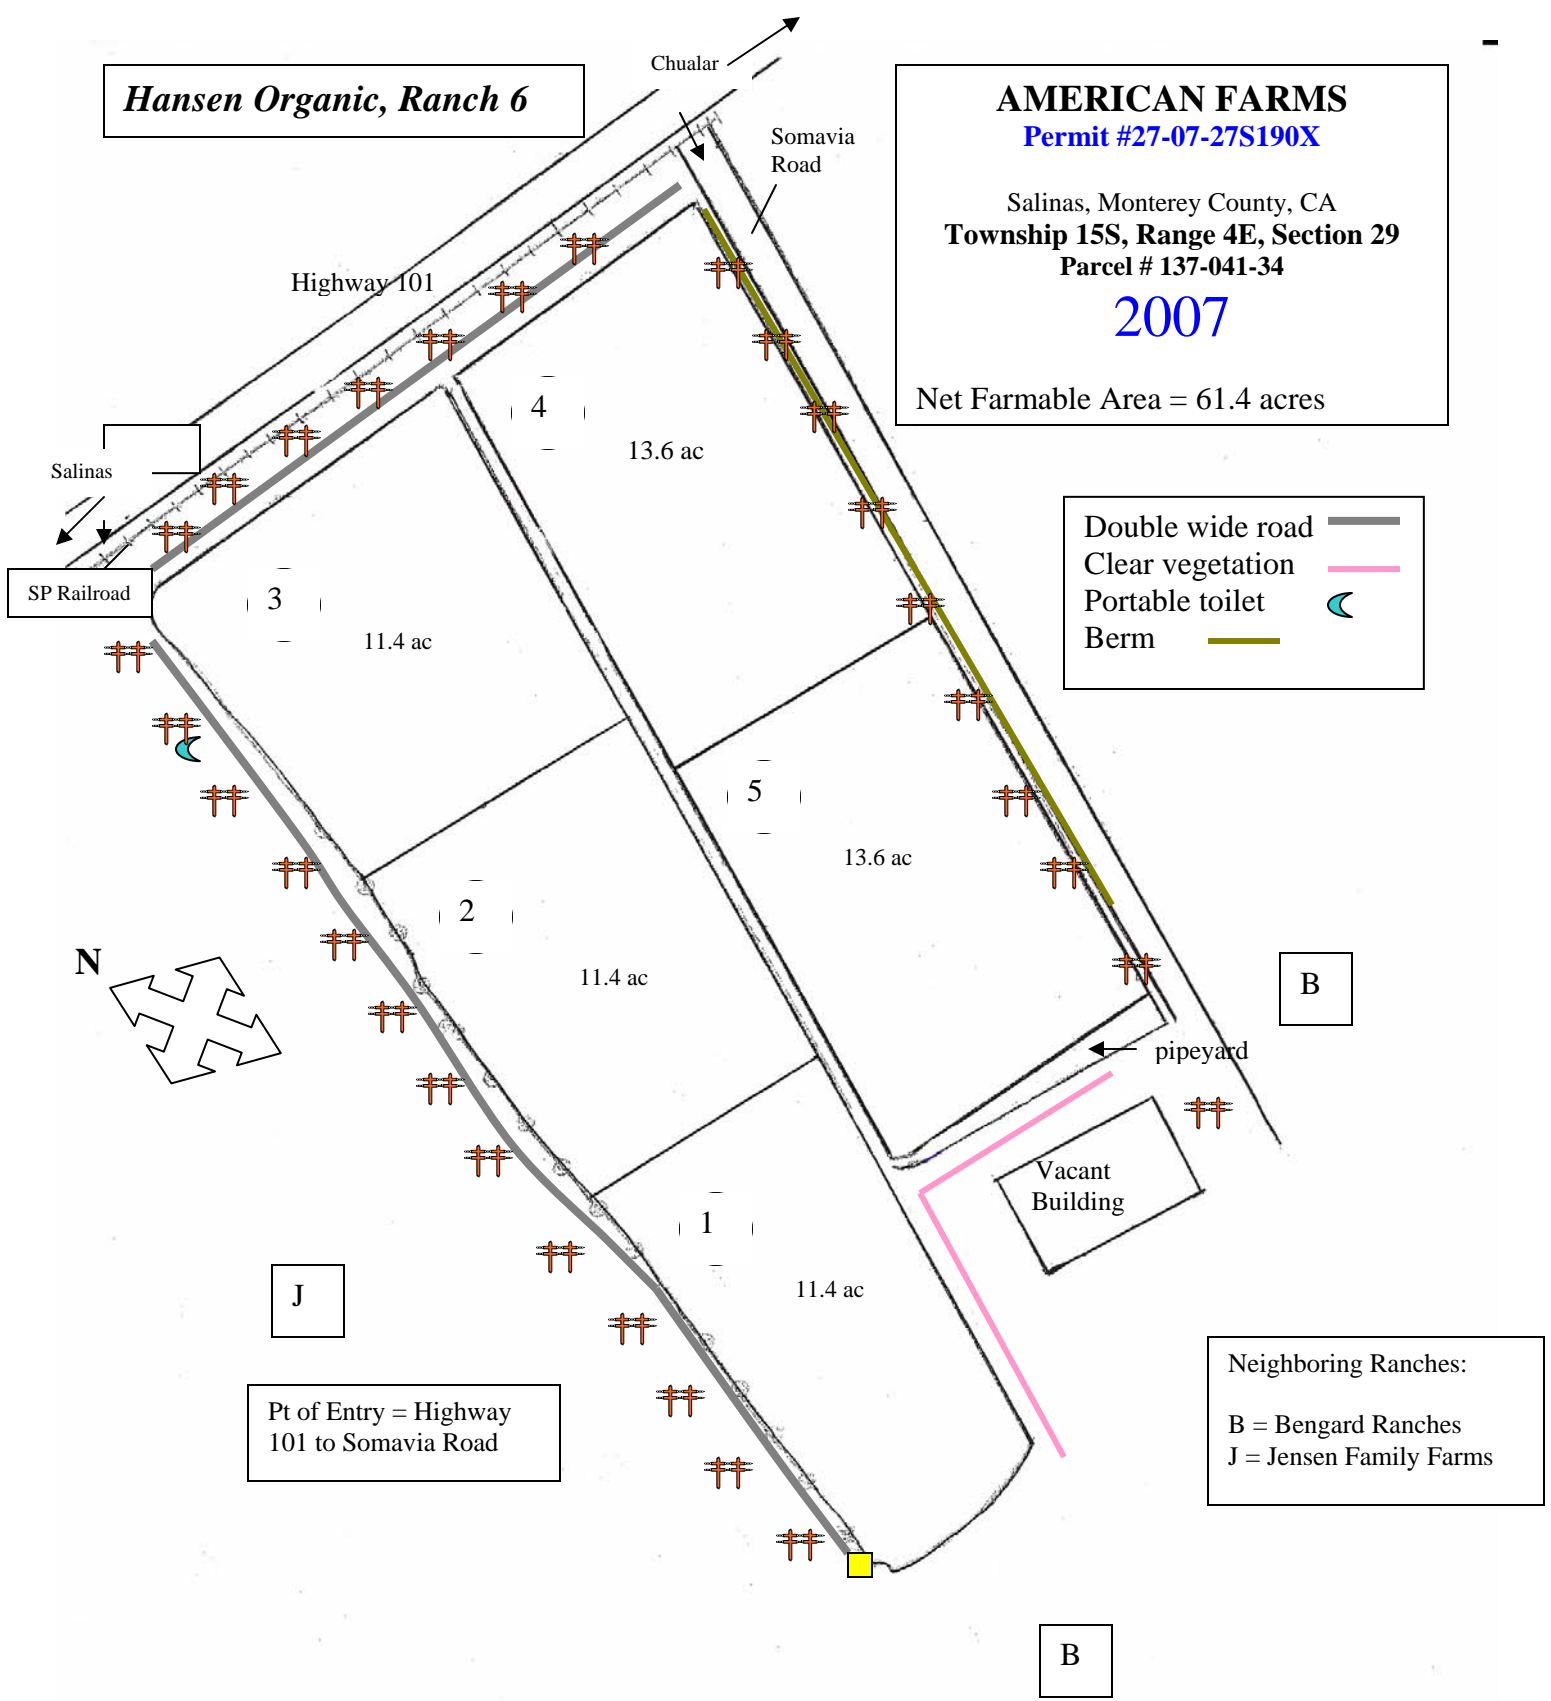

Hansen Organic, Ranch 6

AMERICAN FARMS

Permit #27-07-27S190X

Salinas, Monterey County, CA
Township 15S, Range 4E, Section 29
Parcel # 137-041-34

2007

Net Farmable Area = 61.4 acres

Double wide road ———
Clear vegetation ———
Portable toilet ☾
Berm ———

Pt of Entry = Highway 101 to Somavia Road

Neighboring Ranches:
B = Bengard Ranches
J = Jensen Family Farms