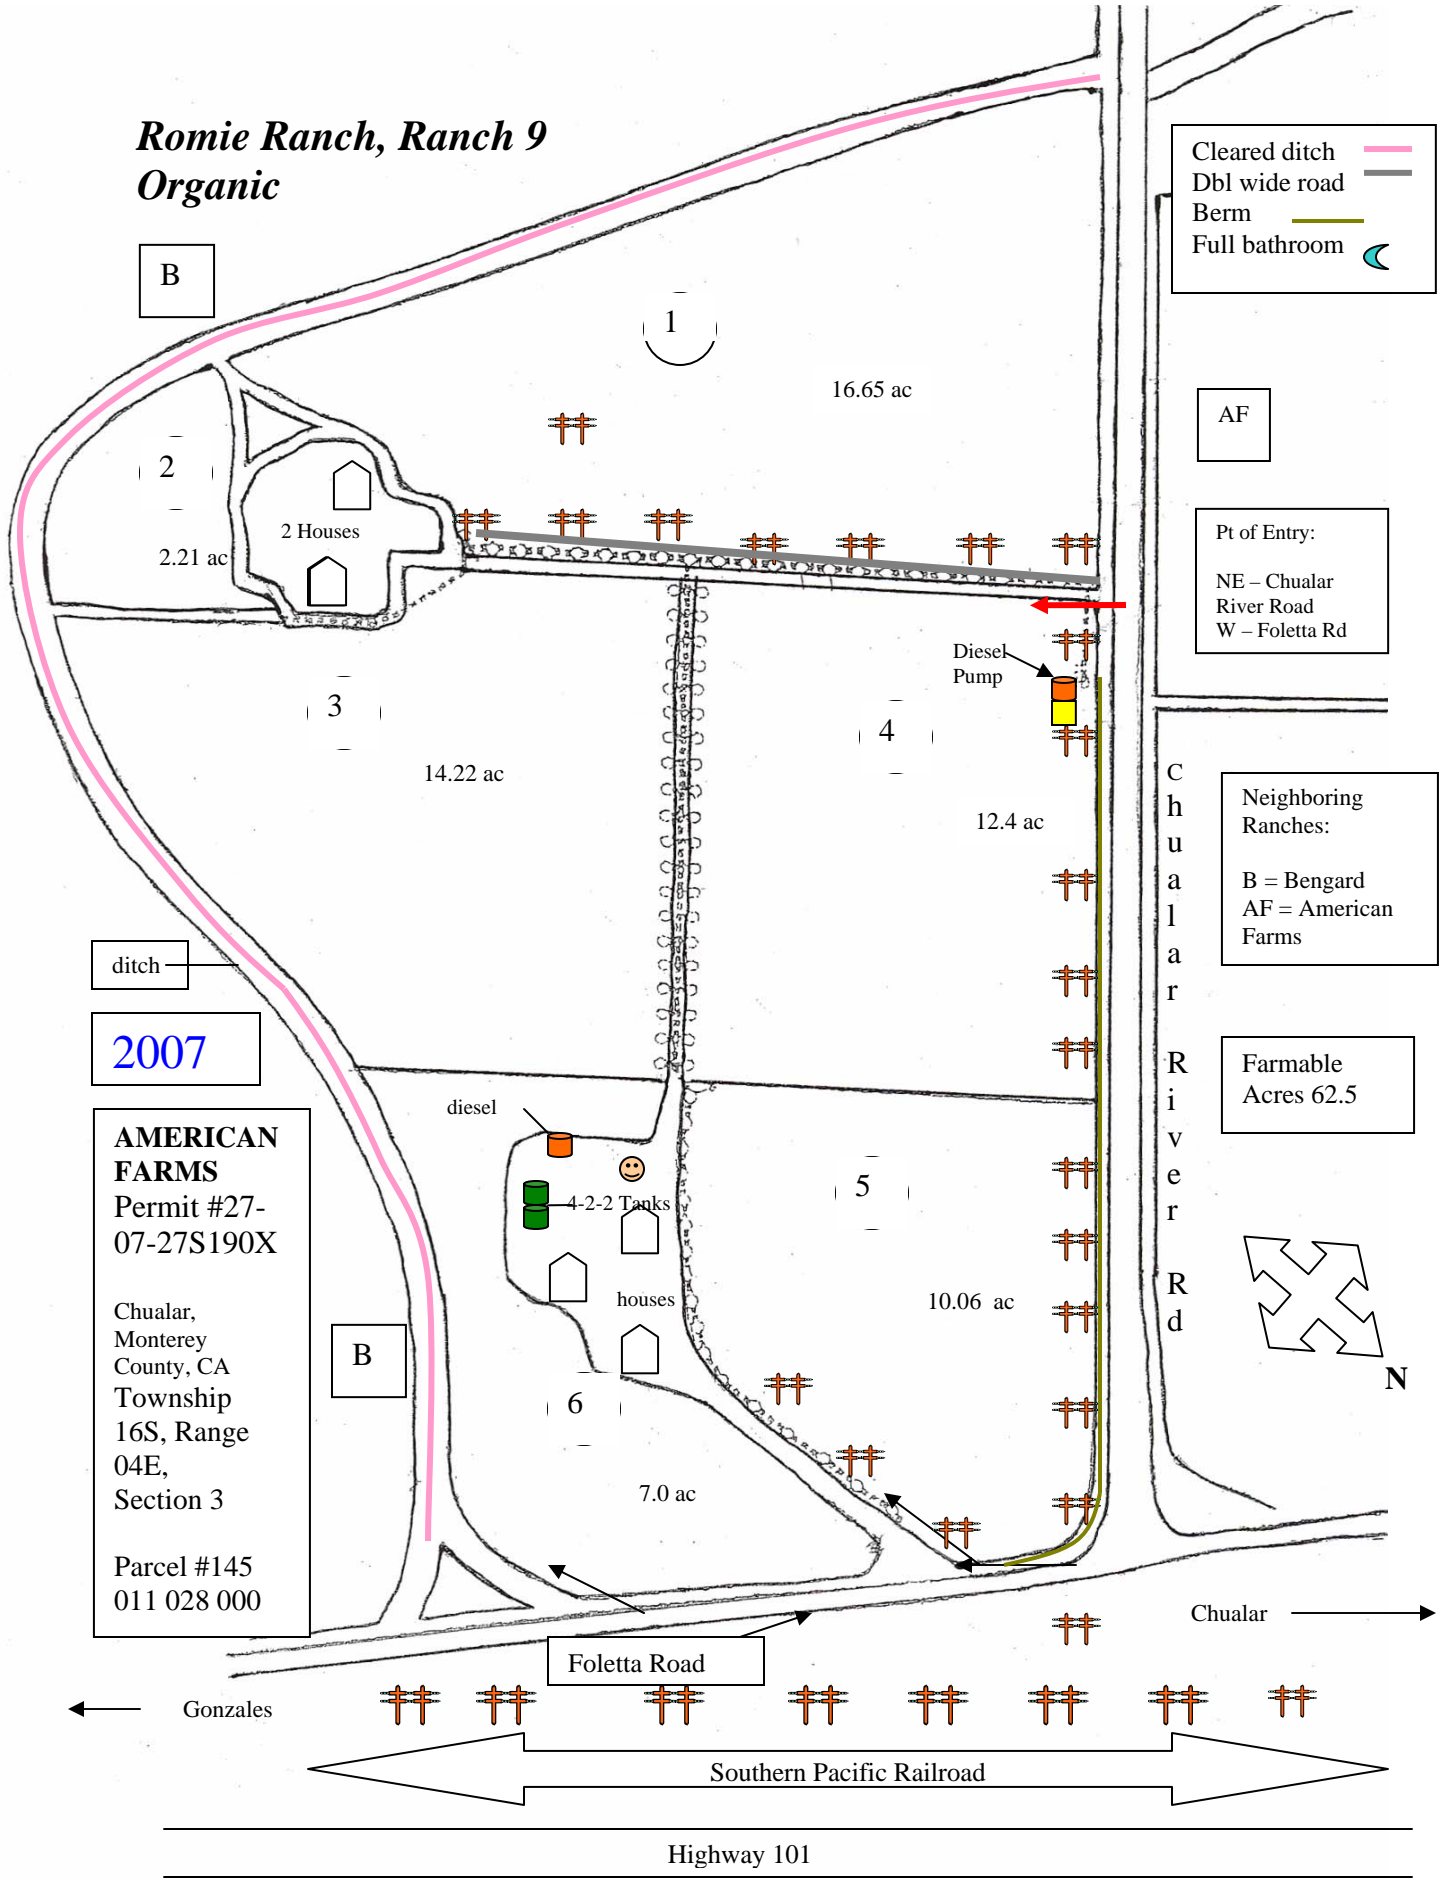

Romie Ranch, Ranch 9 Organic

B

1

2

2 Houses

2.21 ac

16.65 ac

3

14.22 ac

4

Diesel Pump

12.4 ac

ditch

2007

AMERICAN FARMS
Permit #27-07-27S190X

Chualar, Monterey County, CA
Township 16S, Range 04E, Section 3

Parcel #145
011 028 000

B

diesel

4-2-2 Tanks

houses

5

10.06 ac

6

7.0 ac

Chualar River Rd

Neighboring Ranches:
B = Bengard
AF = American Farms

Farmable Acres 62.5

Cleared ditch ———
Dbl wide road ———
Berm ———
Full bathroom ☾

AF

Pt of Entry:
NE - Chualar River Road
W - Foletta Rd